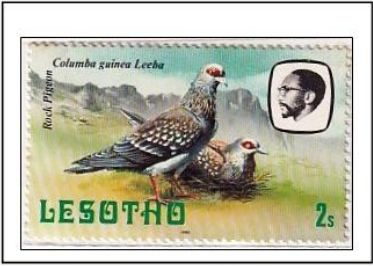

2. A "ROCK DOVE" OR A "ROCK PIGEON"

WHAT IS A PIGEON

ROCK PIGEON
With Imperf Marginal Proof
Issued on 20.04.1981
Perf - 14 1/2

Sri Lanka Wood Pigeon
Imperf Color Trials
Issued 15.12.1983

OVPT BAR HIDING "BRITISH"
Claret Breasted Fruit Dove
Issued on 12.11.1975