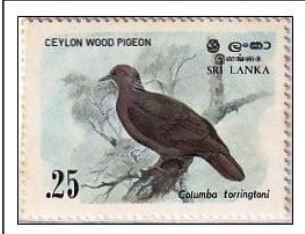

2. A "ROCK DOVE" OR A "ROCK PIGEON"

WHAT IS A PIGEON

ROCK PIGEON
With Imperf Marginal Proof
Issued on 20.04.1981
Perf - 14 1/2

Sri Lanka Wood Pigeon
Imperf Color Trials
Issued 15.12.1983

OVPT BAR HIDING "BRITISH"
Claret Breasted Fruit Dove
Issued on 12.11.1975