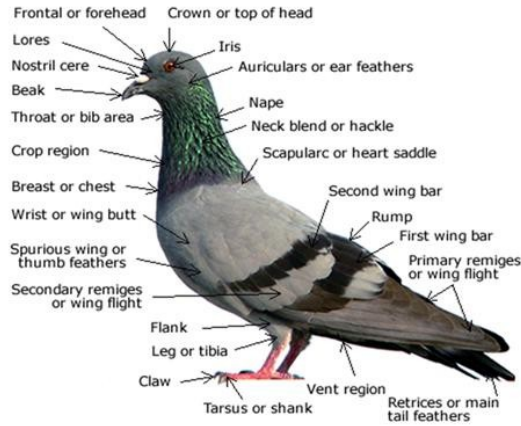

2. A "ROCK DOVE" OR A "ROCK PIGEON"

WHAT IS A PIGEON

ROCK PIGEON
With Imperf Marginal Proof
Issued on 20.04.1981
Perf - 14 1/2

Sri Lanka Wood Pigeon
Imperf Color Trials
Issued 15.12.1983

OVPT BAR HIDING "BRITISH"
Claret Breasted Fruit Dove
Issued on 12.11.1975