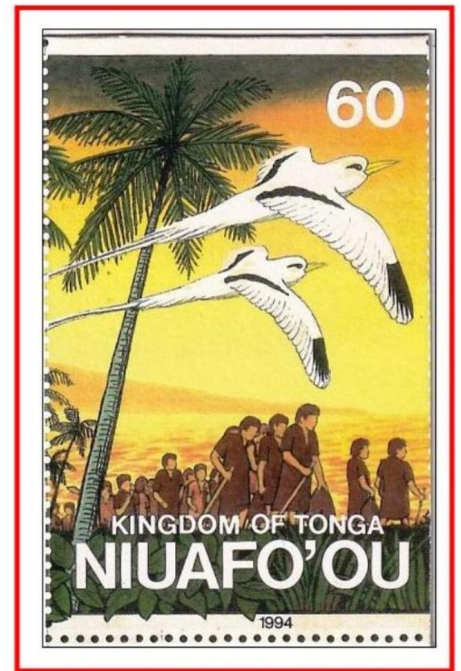

3. Extreme Families

White Tailed Tropic Bird (*Phaethon lepturus*)

Attribute - Taking almost a year out of breeding

3.3 Most Relaxed Breeder contd..

Geographical Distribution – Antarctic and sub Antarctic waters

EXTREME BIRDS

A set of 5, was issued on 31.10.1994 in a form of se-tenant strip by Tin Can Island, depicting eruption of volcano and migration of human / avian life.

An Essay with simulated perforations, and valued for 60s
Against final issue @80s, displayed here.

BERMUDA 1955 - 6d WHITE-TAILED TROPIC BIRD FOR AEROGRAMME
6d White-Tailed Tropic Bird die proof of simulated stamp for aerogramme in blackish green
on blue wove paper. Scarce ex McCoquodale archives

Chromatic Proof- Specimen
Mounted on Deluxe Board printed for final approval
before printing / issue of stamp