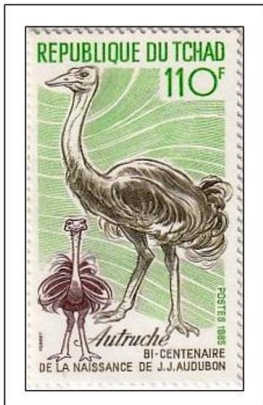

3. Extreme Families

Common Ostrich (*Struthio camelus*)

Attribute - Forms Long term pair bonds and pays a heavy price if they break

Each ostrich nest is tended by the territory holding a male and female, called as major hen. Being first one to lay eggs she lays about 8-10 eggs. Meanwhile other females are invited to lay eggs in the same nest too.

→ 1978
Europafrique
Sunken Deluxe
Proof Card

← 1985
Audubon Birds
Issued in a set
of 4 and a MS

3.5 Most eggs in its nest

EXTREME BIRDS

Geographical Distribution – Sub Saharan Africa

These secondary females are called minor hens mates promiscuously with local other males. Some nests hold 20-25 eggs, and the world record is mind boggling 78. Although they are contributed by one major hen and several other minor hens.