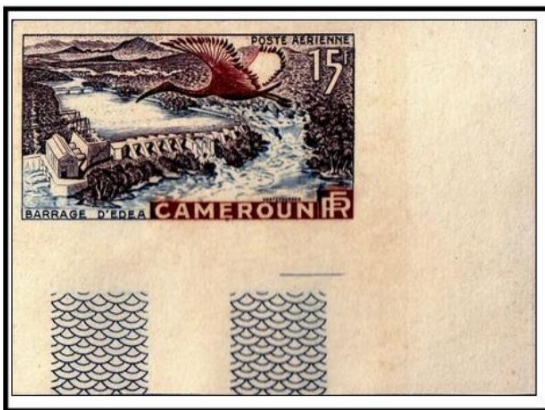

3. Extreme Families

African Sacred Ibis (*Threskiornis aethiopicus*)

Attribute - Merciful bird brings good luck to humans.

← **Color trial - Imperf Pair**
 These birds have slender, curved bills that they use to probe into shallow water, mud or grass when foraging. In flight, they form diagonal lines or "V" shape Formations.

The Ibis bird was Sacred to and associated with **Thoth the God of wisdom and writing**. Thoth was often represented in the form of a man's body with the head of the Ibis and was the patron of the educated scribes who were responsible for the administration of Egypt.

↑ Imperf proof

1953- Artist Signed Proof, Wove Paper

3.13 Sacred Bird EXTREME BIRDS

Geographical Distribution-Africa

↑ **1960. Composite Color Trial Plate Block**

Based on the legend from the **Birecik** area, the Ibis is one of the very first birds that Noah released as a sign of fertility.

The Ibis is a symbol of communication, probing, transition and trust.

The Sacred Ibis lives in large colonies near waterways throughout Africa.