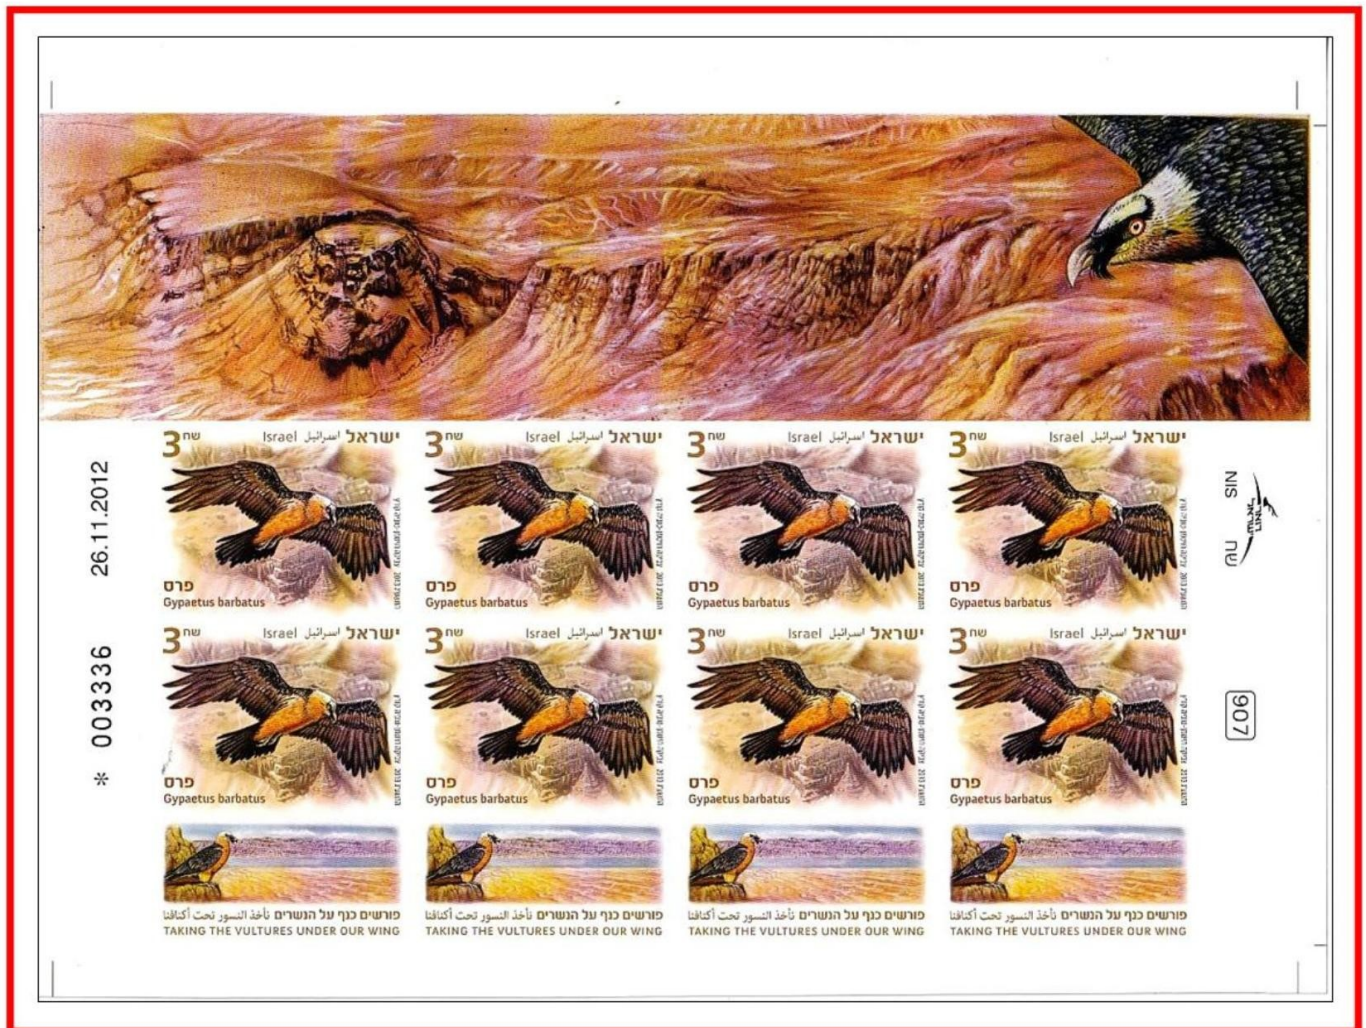

A Pre Issue - Officially released on 02.04.2013 in a set of 3 on Vultures Displayed above is an Imperf Plate Block, printed on 26.11.2012