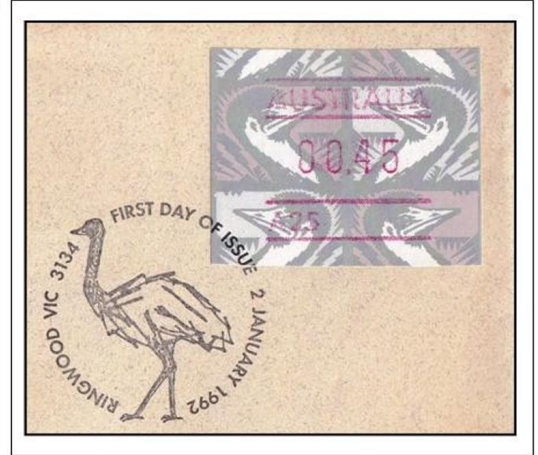

5. Extreme Behavior

Emu (*Dromaius novaehollandiae*)

Behavior - Travelling long distances on foot

The ungainly Emu is a familiar symbol of Australia, forming one of the two supporters on the coat of arms. It is a large, flightless bird, who can run at a speed of 50km/h. Pairs form during the breeding season.

They travel almost 50km per day in search of food. The eggs are incubated and chicks are reared by male, while the female resumes her solitary nomadic life.

1942. Definitive
1943. No Wmk, Wave paper
Printed by the Authority of the Government of the Commonwealth of Australia

ATM (Frama) from vending machine on FDC, issued on 02.01.1992

1895. Prepaid and pre stamped Postal cover commercially used, posted to Melbourne.

First ever stamp on Bird by New South Wales Definitive Stamp Issued on 01.09.1888