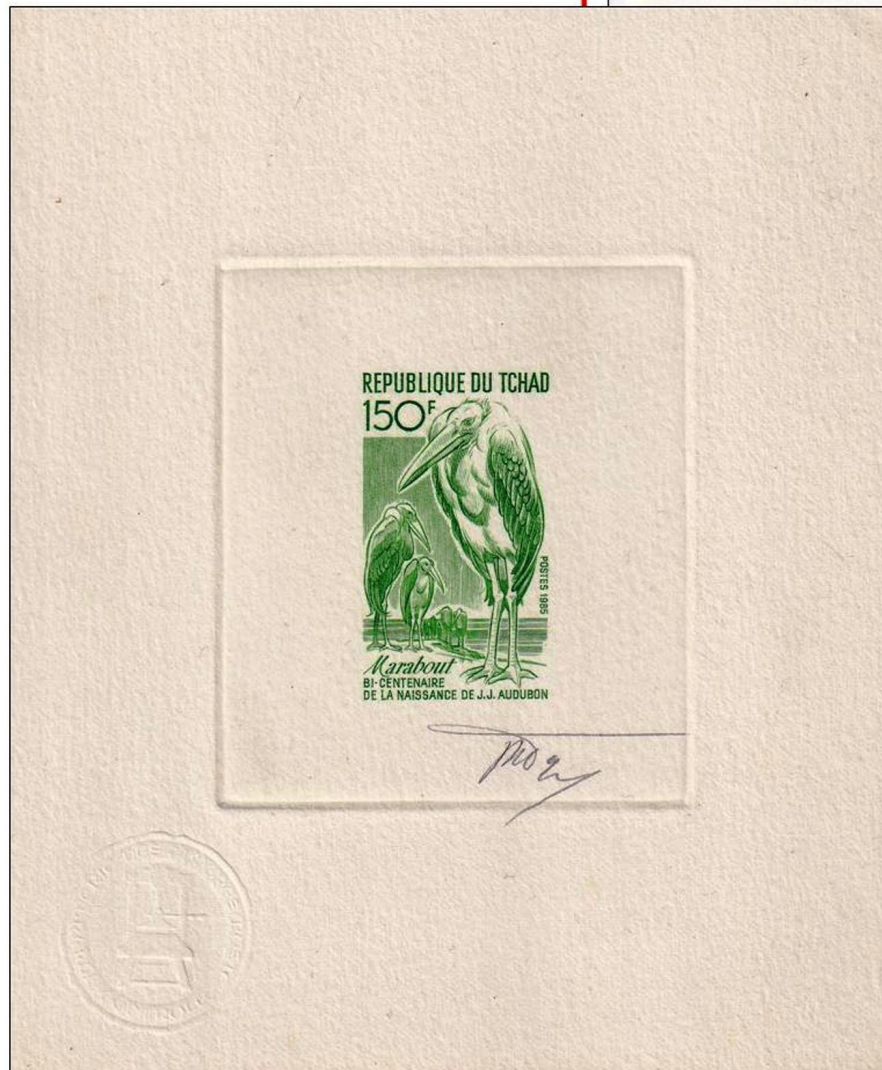

## 6. Extreme Form

**Marabou Stork** (*Leptoptilos crumeniferus*)

**Attribute** - Being shockingly ugly

## 6.6 Ugliest Looks

EXTREME BIRDS

**Geographical Distribution** - Sub Saharan Africa

It only takes a glance at the photograph to appreciate self evident hideousness of the Marabou stork. It's a bird of death, a scavenger that spends a good deal of its time around corpses. Sometimes those of humans, picking off little bits of flesh at the edge of the bone tripping scrum.

1991. Imperf MS

68724

Composite Imperf color trial, plate block No 68724 With marginal jewels on selvage. This stamp was issued on 20.07.1985, to commemorate 200 years of JJ Audubon, the famous Ornithologist and a wild life American painter. Artworks done by Audubon were adopted and retained for other 3 issues of this set of 4 stamps.

1965. Artist signed sunken proof in green. Signed by the artist "ROBERT CAMIL"