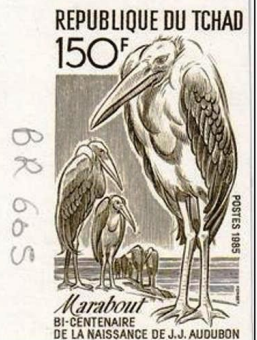

## 6. Extreme Form

**Marabou Stork** (*Leptoptilos crumeniferus*)

**Attribute** - Being shockingly ugly

## 6.6 Ugliest Looks

EXTREME BIRDS

**Geographical Distribution** - Sub Saharan Africa

It only takes a glance at the photograph to appreciate self evident hideousness of the Marabou stork. It's a bird of death, a scavenger that spends a good deal of its time around corpses. Sometimes those of humans, picking off little bits of flesh at the edge of the bone tripping scrum.

1991. Imperf MS

68724

Composite Imperf color trial, plate block No 68724 With marginal jewels on selvage. This stamp was issued on 20.07.1985, to commemorate 200 years of JJ Audubon, the famous Ornithologist and a wild life American painter. Artworks done by Audubon were adopted and retained for other 3 issues of this set of 4 stamps.