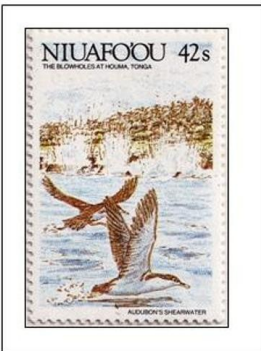

6. Extreme Form

Southern Brown Kiwi (*Apteryx australis*)

Attribute - Extremely sensitive nose of all birds

6.8 Most Sensitive Nose. Contd. EXTREME BIRDS

Geographical Distribution - New Zealand

1988. The Seventh and final Stage
A set of four commemorative stamps

THIS STAMP WAS ISSUED IN A SET OF 4.
THE OTHER BIRDS OF THE SET
DEPICT THE FOLLOWING BIRDS

- AUDUBON'S SHEARWATER,
- RED TAILED TROPIC BIRD, AND
- LAYSAN ALBATROSS.

Fourth Stage
Monochrome Proof

Fifth Stage
Chromatic Proof