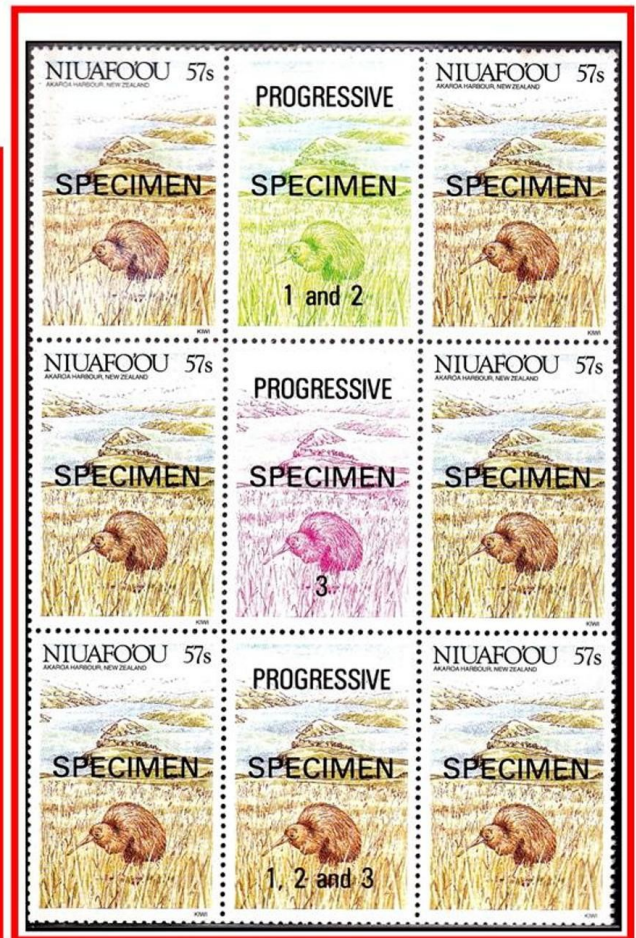

6. Extreme Form

Southern Brown Kiwi (*Apteryx australis*)

Attribute - Extremely sensitive nose of all birds

6.8 Most Sensitive Nose. Contd. EXTREME BIRDS

Geographical Distribution - New Zealand

1988. The Seventh and final Stage
A set of four commemorative stamps

THIS STAMP WAS ISSUED IN A SET OF 4.
THE OTHER BIRDS OF THE SET
DEPICT THE FOLLOWING BIRDS

- AUDUBON'S SHEARWATER,
- RED TAILED TROPIC BIRD, AND
- LAYSAN ALBATROSS.

Fourth Stage
Monochrome Proof

Fifth Stage
Chromatic Proof