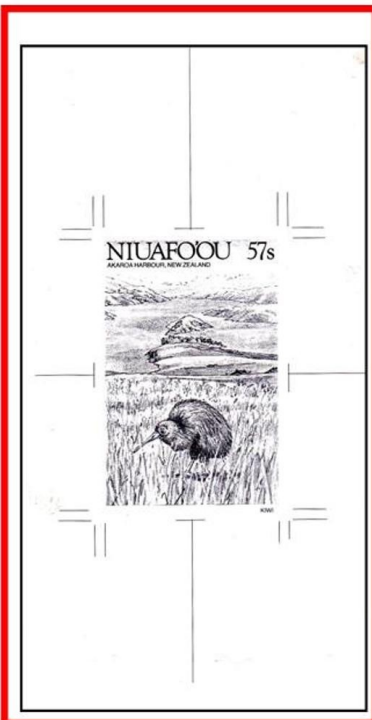

6. Extreme Form

Southern Brown Kiwi (*Apteryx australis*)

Attribute - Extremely sensitive nose of all birds

6.8 Most Sensitive Nose. Contd. EXTREME BIRDS

Geographical Distribution - New Zealand

1988. The Seventh and final Stage
A set of four commemorative stamps

THIS STAMP WAS ISSUED IN A SET OF 4.
THE OTHER BIRDS OF THE SET
DEPICT THE FOLLOWING BIRDS

- AUDUBON'S SHEARWATER,
- RED TAILED TROPIC BIRD, AND
- LAYSAN ALBATROSS.

Fourth Stage
Monochrome Proof

Fifth Stage
Chromatic Proof