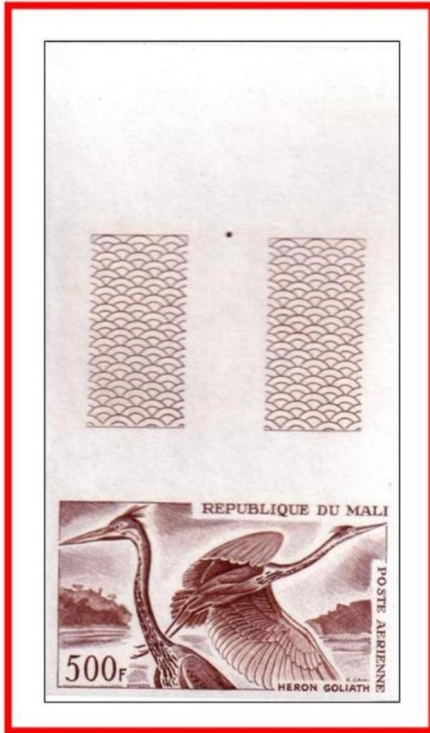

6. Extreme Form

Goliath Heron (*Ardea goliath*)

Attribute - World's largest Heron

In flight it has a slow and rather ponderous look and, unlike some other herons, its legs are not held horizontally. Herons can be recognized by their long, S-shaped neck, dagger-like bill and long legs. Standing at 1.43m and with a wingspan of around 2m, the Goliath heron is the world's largest heron, weighs up to 9 kg.

6.11 Largest Wader

Geographical Distribution - sub-Saharan Africa

Shown above are Imperf color trials with an Imperf plate Block No 18745