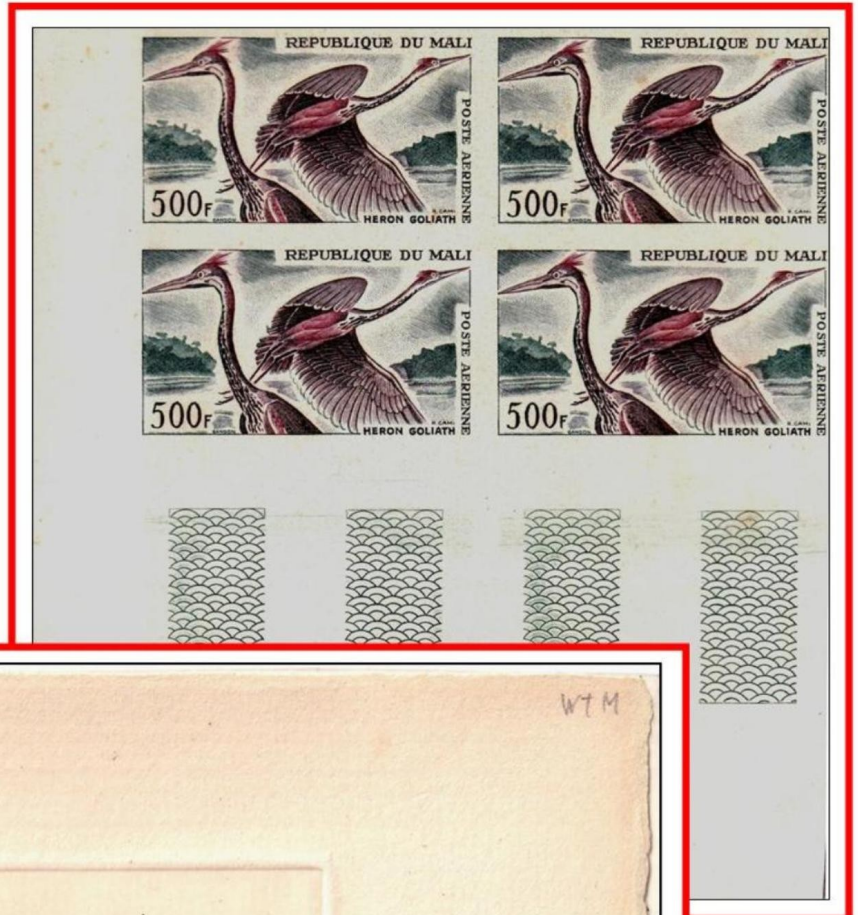

6. Extreme Form

Goliath Heron (*Ardea goliath*)

Attribute - World's largest Heron

In flight it has a slow and rather ponderous look and, unlike some other herons, its legs are not held horizontally. Herons can be recognized by their long, S-shaped neck, dagger-like bill and long legs. Standing at 1.43m and with a wingspan of around 2m, the Goliath heron is the world's largest heron, weighs up to 9 kg.

6.11 Largest Wader

Geographical Distribution - sub-Saharan Africa

Shown above are Imperf color trials with an Imperf plate Block No 18745