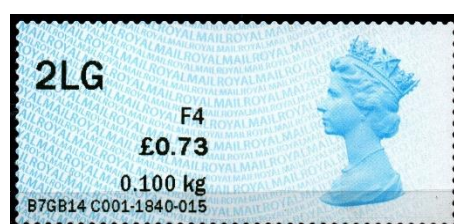

## ROYAL MAIL POST & GO SERVICE INDICATOR MACHINS CONTINUE

1<sup>ST</sup> JULY 2014

Five stamps featuring the new service overprints were issued – 1L – 1<sup>st</sup> Class letter, A - Airmail, 1LG – 1<sup>st</sup> Class large letter, 2L – 2<sup>nd</sup> Class letter and 2LG – 2<sup>nd</sup> Class large letter.

## DATA MATRIX BARCODED MACHINS

1<sup>ST</sup> FEBRUARY 2022.

The self-adhesive stamps was printed by Cartor Security Print by rotogravure with a size of 39mm x 30mm, 50 stamps per sheet. The Machin design with a barcode printed in matching colour on the side of the stamp with a perforation line.