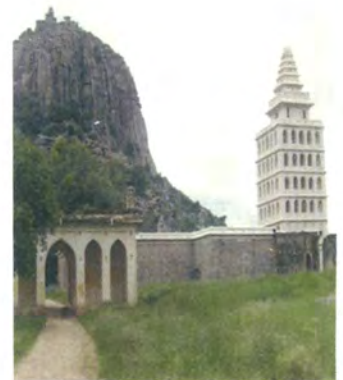

State Name	Place Name	Post Office Pin Code	Particular	Date of Introduction
Tamil Nadu	Gingee	604202	Gingee Fort	29 December 1979

State Name	Place Name	Post Office Pin Code	Particular	Date of Introduction
Tamil Nadu	Srirangam	620006	Sri Ranganathaswamy Temple - Deity's serpent	17 January 1981