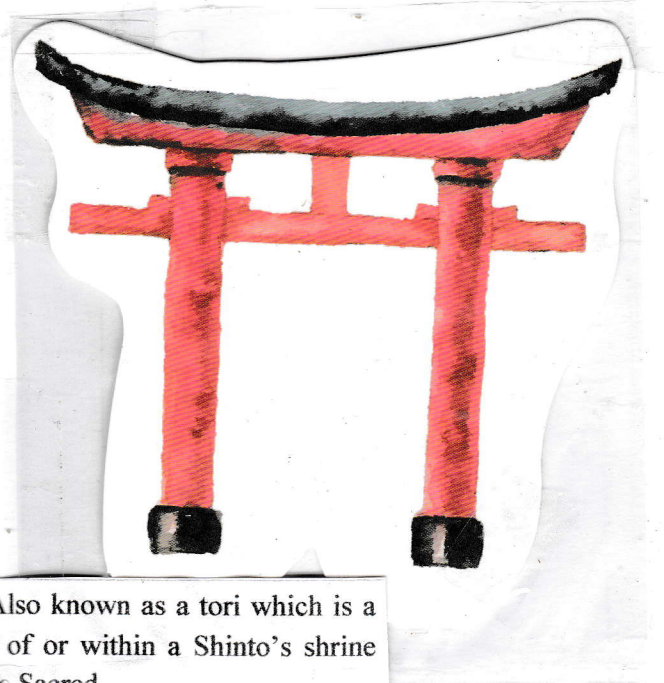

13.

我们与时间相守，做信的一生态人

13.1 Black and white die cut card of good luck, fortune, good times in kanji script.

“词不达意”

邮编:

13.2 Japanese dolls of harmony. Harmony welcome Monk statue on a die cut card.

13.3 Japanese traditional Gate for entry to places of worship. Also known as a tori which is a traditional Japanese gate most commonly found at the entrance of or within a Shinto's shrine where it symbolically marks the transition from the Mundane to the Sacred.